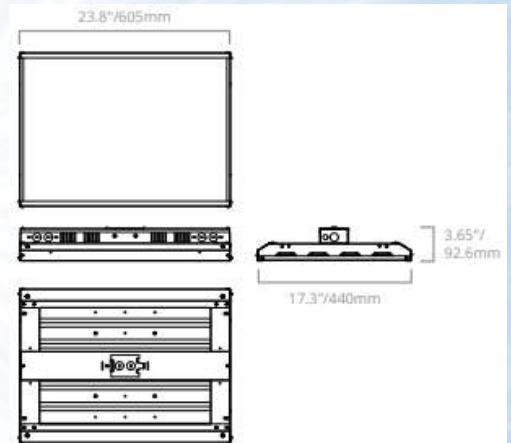

LED Flyer

LED LINEAR HIGHBAYS •5000K •120-277V •-22°F to 122°F (-30°C to 50°C)
•Built-in Surge protection •0-10V Dimmable power
•10' cable mounting hardware included •5 year limited warranty •Up to 100,000 hour life •Frosted lens

16054 2'(24") -162W - 21,000 lumens - 130 lpw

16062 2'(24") -223W - 29,000 lumens - 130 lpw

- Cost-effective solid state LED solution for highbay & lowbay applications
- Replacing up to 250W & 400W HID fixtures & multi-lamp fluor. luminaires
- >130 lpw ultra-high efficiency delivers superior performance over fluor & HID saving up to 60% energy costs
- Heavy gauge steel body w/ welded frame construction resists twisting & bowing
- UL listed for damp locations
- Instant-On w/ no warm up

* Warehouses, Gymnasiums, Industrial/ Commercial, Manufacturing Plants, Distribution Centers, Grocery Store, Indoor Recreational Facilities, Retail Stores, Ser-Repair Centers

16062

*More detailed Wiring Instructions/Installations for each is available upon request

See page 9 for photometrics

LED STRIP LIGHT •50,000 hour life •5 year limited warranty •120-277V • Acrylic lens
•Dimmable 5000K •-4°F to 122°F (-20°C to +50°C)

16068 4' (48") -46W - 6,000 lumens

- Compact, efficient strip light whose narrow width & low profile makes it an ideal choice for size-restricted architectural applications
- UL listed for dry and damp locations
- Instant-On w/ no warm up

Utility Areas, Coves, Display Cases, Retail, Task Lighting, General Area Lighting, Storage Areas

*More detailed Wiring Instructions/Installations for each is available upon request

See page 9 for photometrics