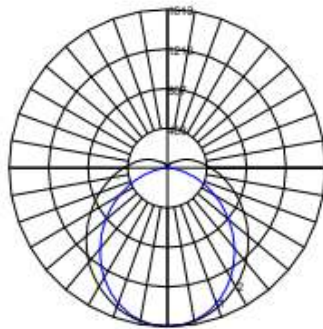

## Photometrics

### 16054 - LED Linear Highbay

LLH-2D-xxK-y

| ZONAL LUMEN SUMMARY |          |          |
|---------------------|----------|----------|
| Zone                | Lumens   | %Fixture |
| 0-30                | 6085.76  | 30.0%    |
| 0-40                | 9850.05  | 48.6%    |
| 0-60                | 16662.35 | 82.2%    |
| 0-80                | 19931.55 | 98.3%    |
| 0-90                | 20202.57 | 99.6%    |
| 60-80               | 3269.19  | 16.1%    |
| 70-80               | 1114.31  | 5.5%     |
| 80-90               | 271.02   | 1.3%     |
| 0-180               | 20273.93 | 100%     |

### 16062 - LED Linear Highbay

LLH-3D-xxK-y

| ZONAL LUMEN SUMMARY |          |          |
|---------------------|----------|----------|
| Zone                | Lumens   | %Fixture |
| 0-30                | 8224.91  | 29.9%    |
| 0-40                | 13331.08 | 48.5%    |
| 0-60                | 22593.37 | 82.2%    |
| 0-80                | 27035.74 | 98.3%    |
| 0-90                | 27392.8  | 99.6%    |
| 60-80               | 4442.36  | 16.2%    |
| 70-80               | 1514.17  | 5.5%     |
| 80-90               | 357.07   | 1.3%     |
| 0-180               | 27496.39 | 100%     |

### 16068 - LED Strip Light

STR-4C

| ZONAL LUMEN SUMMARY |         |          |
|---------------------|---------|----------|
| Zone                | Lumens  | %Fixture |
| 0-20                | 584.85  | 10.2%    |
| 0-30                | 1236.42 | 21.5%    |
| 0-40                | 2018.53 | 35.1%    |
| 0-60                | 3590.94 | 62.4%    |
| 0-80                | 4728.79 | 82.2%    |
| 0-90                | 5085.91 | 88.4%    |
| 90-180              | 668.28  | 11.6%    |
| 0-180               | 5754.19 | 100%     |