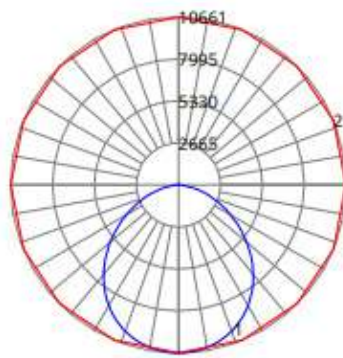

## Photometrics

### 16054 - LED Linear Highbay

LLH-2D-xxK-y

| ZONAL LUMEN SUMMARY |          |          |
|---------------------|----------|----------|
| Zone                | Lumens   | %Fixture |
| 0-30                | 6085.76  | 30.0%    |
| 0-40                | 9850.05  | 48.6%    |
| 0-60                | 16662.35 | 82.2%    |
| 0-80                | 19931.55 | 98.3%    |
| 0-90                | 20202.57 | 99.6%    |
| 60-80               | 3269.19  | 16.1%    |
| 70-80               | 1114.31  | 5.5%     |
| 80-90               | 271.02   | 1.3%     |
| 0-180               | 20273.93 | 100%     |

### 16062 - LED Linear Highbay

LLH-3D-xxK-y

| ZONAL LUMEN SUMMARY |          |          |
|---------------------|----------|----------|
| Zone                | Lumens   | %Fixture |
| 0-30                | 8224.91  | 29.9%    |
| 0-40                | 13331.08 | 48.5%    |
| 0-60                | 22593.37 | 82.2%    |
| 0-80                | 27035.74 | 98.3%    |
| 0-90                | 27392.8  | 99.6%    |
| 60-80               | 4442.36  | 16.2%    |
| 70-80               | 1514.17  | 5.5%     |
| 80-90               | 357.07   | 1.3%     |
| 0-180               | 27496.39 | 100%     |