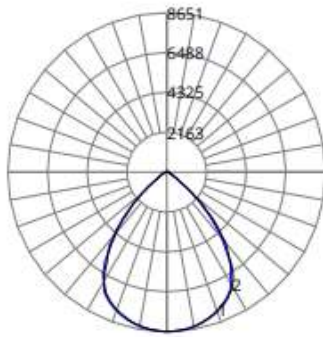

## Photometrics

### 16062 - LED Linear Highbay

LLH-3D-xxK-y

| ZONAL LUMEN SUMMARY |          |          |
|---------------------|----------|----------|
| Zone                | Lumens   | %Fixture |
| 0-30                | 8224.91  | 29.9%    |
| 0-40                | 13331.08 | 48.5%    |
| 0-60                | 22593.37 | 82.2%    |
| 0-80                | 27035.74 | 98.3%    |
| 0-90                | 27392.8  | 99.6%    |
| 60-80               | 4442.36  | 16.2%    |
| 70-80               | 1514.17  | 5.5%     |
| 80-90               | 357.07   | 1.3%     |
| 0-180               | 27496.39 | 100%     |

### 16068 - LED Strip Light

STR-4C

| ZONAL LUMEN SUMMARY |         |          |
|---------------------|---------|----------|
| Zone                | Lumens  | %Fixture |
| 0-20                | 584.85  | 10.2%    |
| 0-30                | 1236.42 | 21.5%    |
| 0-40                | 2018.53 | 35.1%    |
| 0-60                | 3590.94 | 62.4%    |
| 0-80                | 4728.79 | 82.2%    |
| 0-90                | 5085.91 | 88.4%    |
| 90-180              | 668.28  | 11.6%    |
| 0-180               | 5754.19 | 100%     |

### 16091 - LED Dusk to Dawn

DTD-140/B5/850-DIM-GY-U

| ZONAL LUMEN SUMMARY |          |          |
|---------------------|----------|----------|
| Zone                | Lumens   | %Fixture |
| 0-20                | 3152.24  | 22.5%    |
| 0-30                | 6635.18  | 47.4%    |
| 0-40                | 10261.29 | 73.3%    |
| 0-60                | 13417.01 | 95.8%    |
| 0-80                | 13866.35 | 99.0%    |
| 0-90                | 13955.11 | 99.7%    |
| 90-180              | 46.03    | 0.3%     |
| 0-180               | 14001.14 | 100%     |