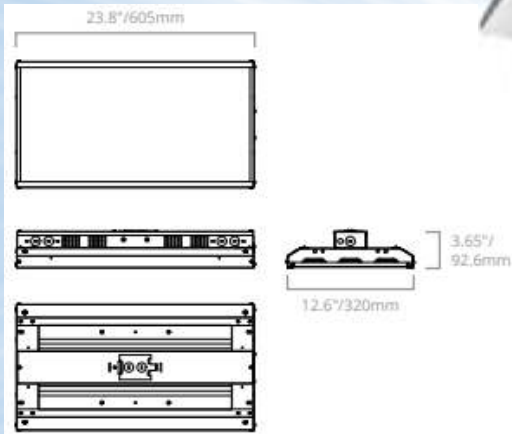

LED Flyer

LED LINEAR HIGHBAYS •5000K •120-277V •-22°F to 122°F (-30°C to 50°C)
•Built-in Surge protection •0-10V Dimmable power
•10' cable mounting hardware included •5 year limited warranty •Up to 100,000 hour life •Frosted lens

16054 2'(24") -162W - 21,000 lumens - 130 lpw

16062 2'(24") -223W - 29,000 lumens - 130 lpw

- Cost-effective solid state LED solution for highbay & lowbay applications
- Replacing up to 250W & 400W HID fixtures & multi-lamp fluor. luminaires
- >130 lpw ultra-high efficiency delivers superior performance over fluor & HID saving up to 60% energy costs
- Heavy gauge steel body w/ welded frame construction resists twisting & bowing
- UL listed for damp locations
- Instant-On w/ no warm up

* Warehouses, Gymnasiums, Industrial/ Commercial, Manufacturing Plants, Distribution Centers, Grocery Store, Indoor Recreational Facilities, Retail Stores, Ser-Repair Centers

16054

*More detailed Wiring Instructions/Installations for each is available upon request

See page 9 for photometrics

LED STRIP LIGHT •50,000 hour life •5 year limited warranty •120-277V • Acrylic lens
•Dimmable 5000K •-4°F to 122°F (-20°C to +50°C)

16068 4' (48") -46W - 6,000 lumens

- Compact, efficient strip light whose narrow width & low profile makes it an ideal choice for size-restricted architectural applications
- UL listed for dry and damp locations
- Instant-On w/ no warm up

Utility Areas, Coves, Display Cases, Retail, Task Lighting, General Area Lighting, Storage Areas

*More detailed Wiring Instructions/Installations for each is available upon request

See page 9 for photometrics