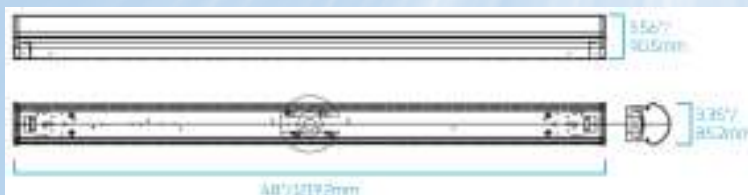

*More detailed Wiring Instructions/Installations for each is available upon request

See page 9 for photometrics

LED STRIP LIGHT •50,000 hour life •5 year limited warranty •120-277V • Acrylic lens
•Dimmable 5000K •-4°F to 122°F (-20°C to +50°C)

16068 4' (48") -46W - 6,000 lumens

- Compact, efficient strip light whose narrow width & low profile makes it an ideal choice for size-restricted architectural applications
- UL listed for dry and damp locations
- Instant-On w/ no warm up